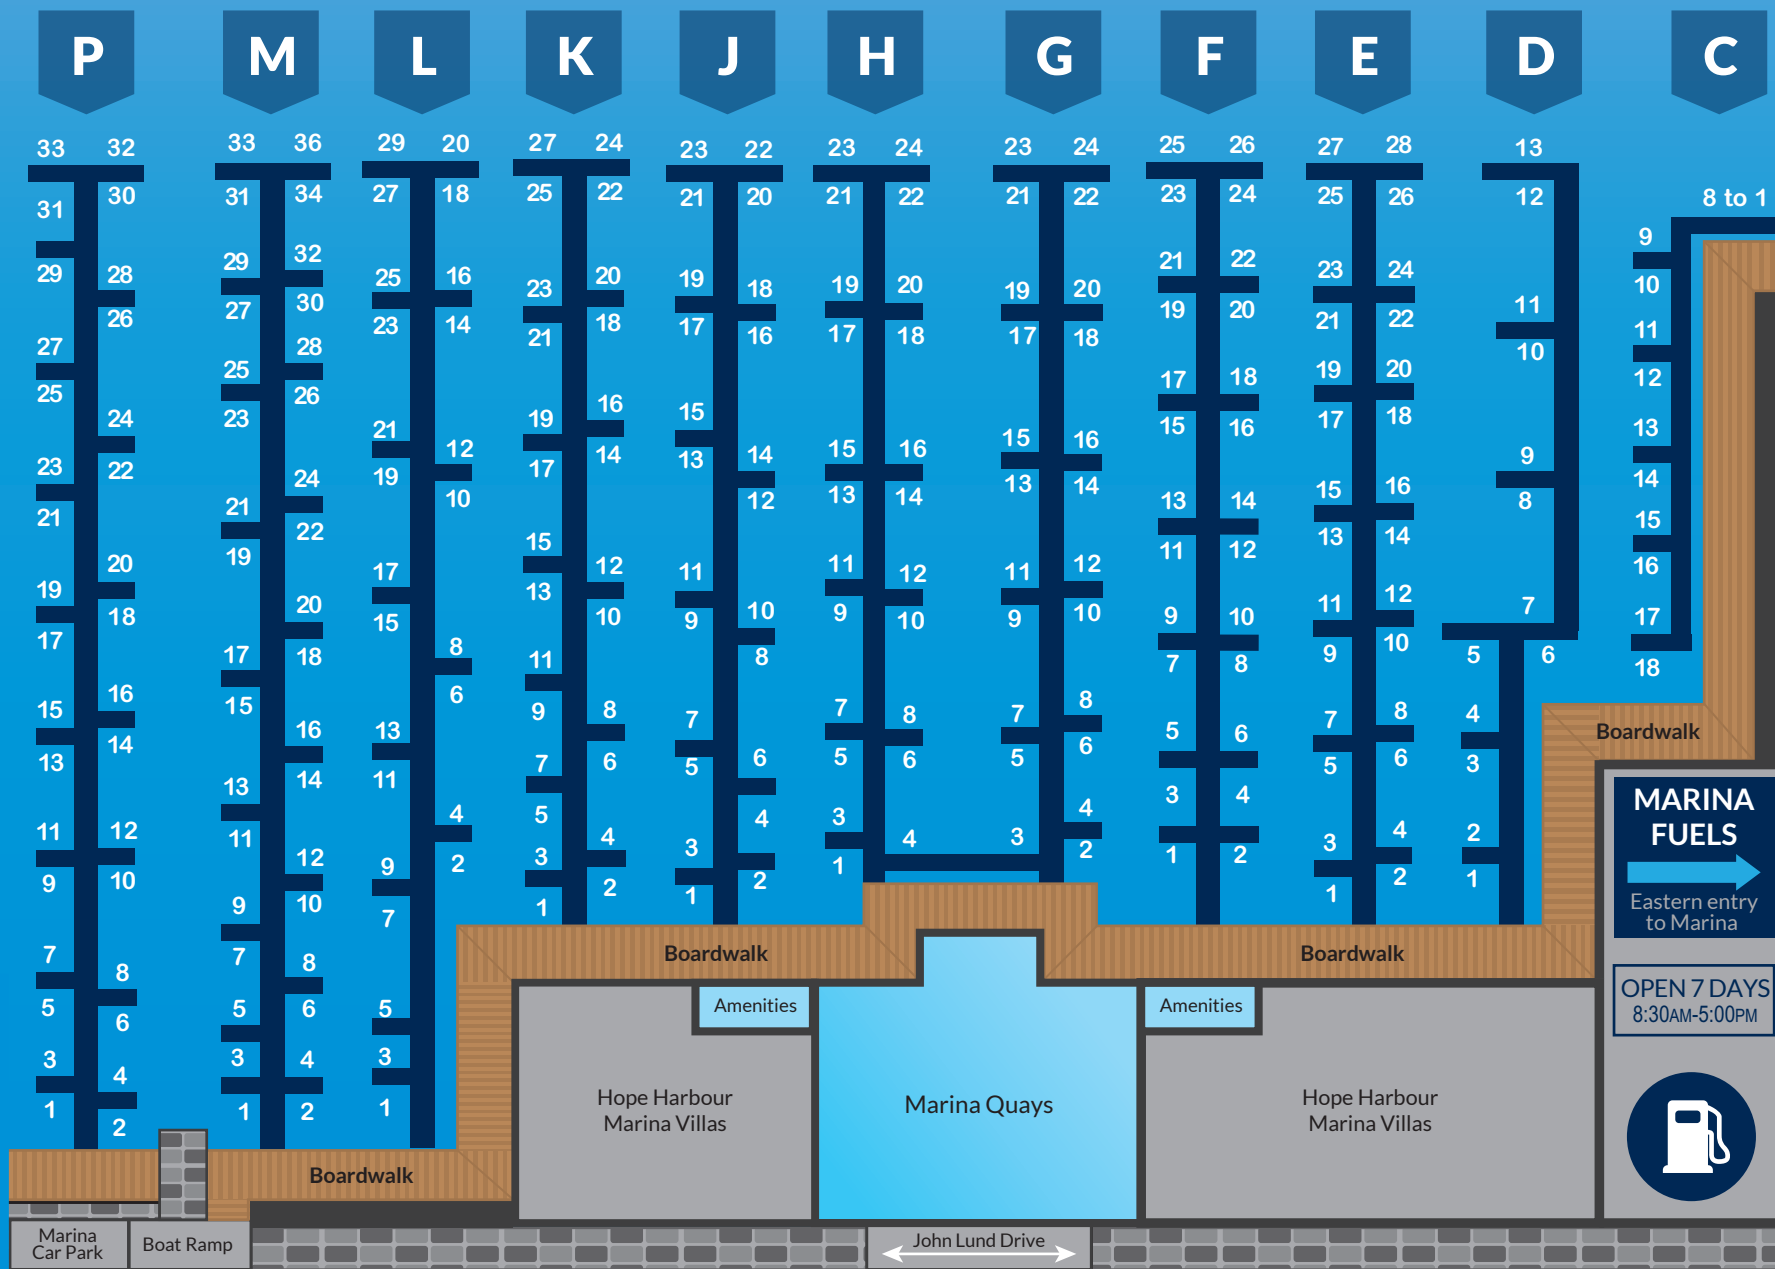

**OFFICE**

Upstairs in the Marina Building at the Western end of the Marina

**OPEN 7 DAYS**  
8:30AM-5:00PM

Ph: (07) 5530 1333

**MARINA BUILDING**

**MARINA FUELS**

Eastern entry to Marina

**OPEN 7 DAYS**  
8:30AM-5:00PM